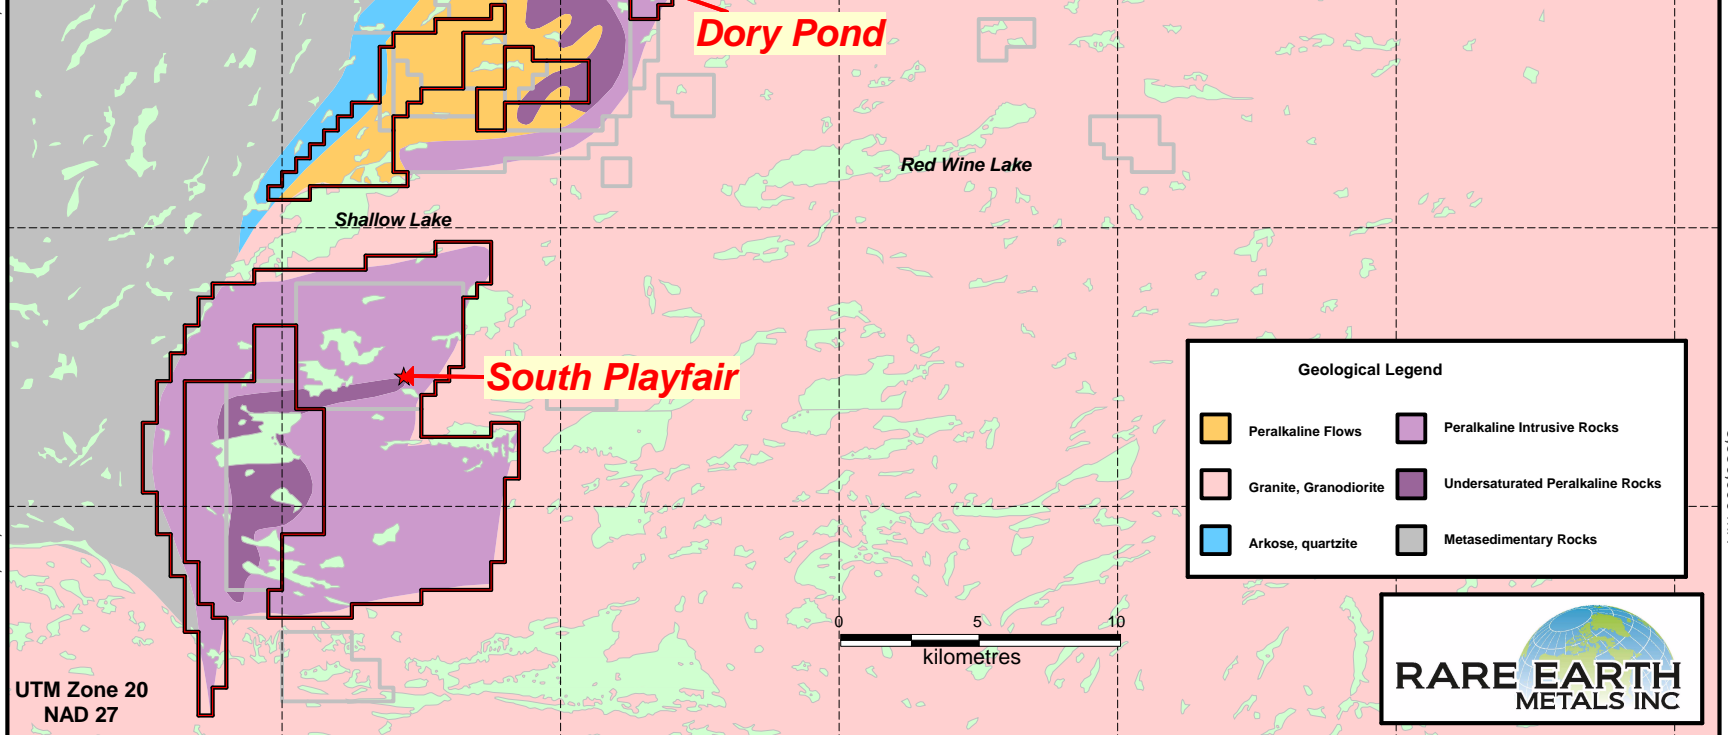

520,000 mE

540,000 mE

560,000 mE

6,000,000 mN

6,000,000 mN

5,980,000 mN

5,980,000 mN

Geological Legend	
	Peralkaline Flows
	Peralkaline Intrusive Rocks
	Granite, Granodiorite
	Undersaturated Peralkaline Rocks
	Arkose, quartzite
	Metasedimentary Rocks

UTM Zone 20
NAD 27

520,000 mE

540,000 mE

560,000 mE